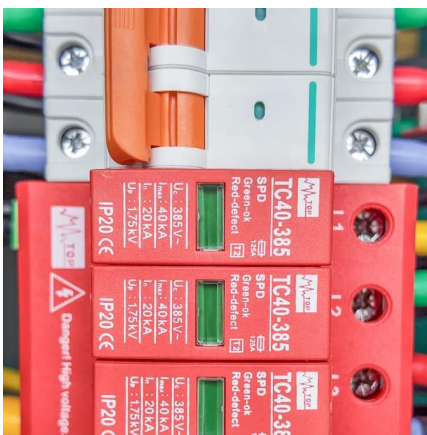

Off-Grid PV solar pv batteries

New technology Lithium Ion batteries are ideal for domestic off-grid solar PV systems or boat PV kits. These batteries are lighter and more compact than traditional lead acid batteries.