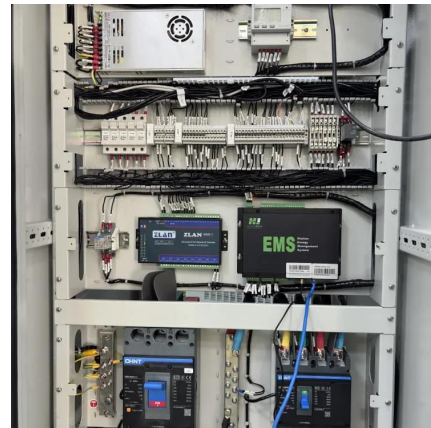

Rene Battery Technology

Rene Battery Technology Founded in 2006, Rene Battery Technology specializing in the research and development, manufacturing and sales of high-energy batteries.

[Top Lithium-Ion Battery Suppliers in Seychelles](#)

Good thing is that there are global and online suppliers and distributors that are available to supply the necessary equipment to boost solar capacity in Seychelles.