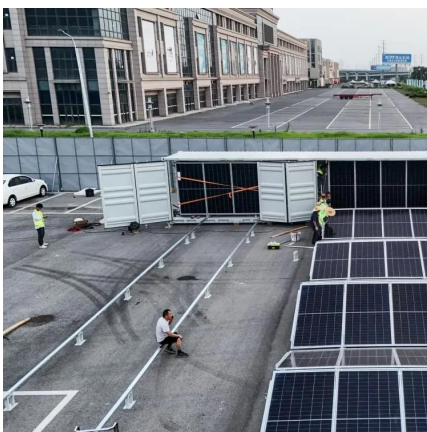

What is mobile energy storage , NenPower

Mobile energy storage units can provide reliable power supply, facilitating continuous operations. Similarly, during natural disasters or emergencies, mobile energy ...