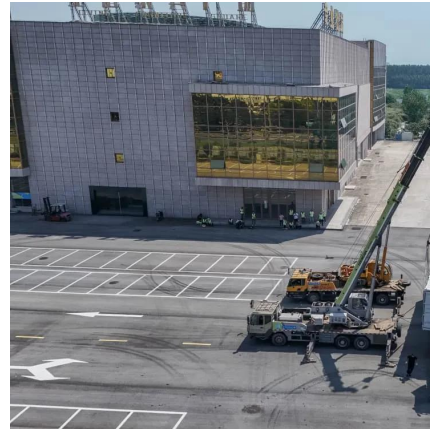

Energy storage and energy planning for construction sites

The Liduro Power Port (LPO) is an energy storage system for power supply on construction sites. It

allows for locally emission-free operation and charging of hybrid or fully ...

Power Requirement in Construction

Power is the backbone of any construction site. From operating heavy machinery to running basic tools, lighting, and safety systems, an ...

Mobile battery storage Instagrid ONE

As the construction industry shifts toward zero-emissions equipment, one significant challenge remains: recharging electric heavy equipment. Transporting large machines off-site to ...

Energy Storage Mobile , Alfen