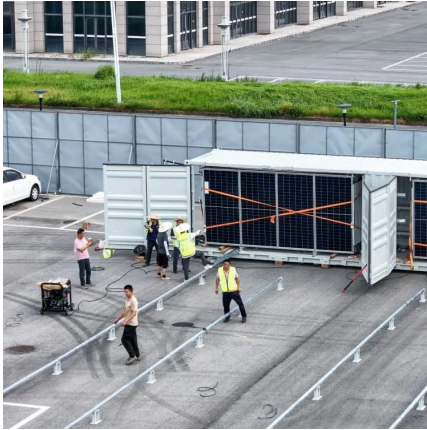

Mobile energy storage power supply for construction sites